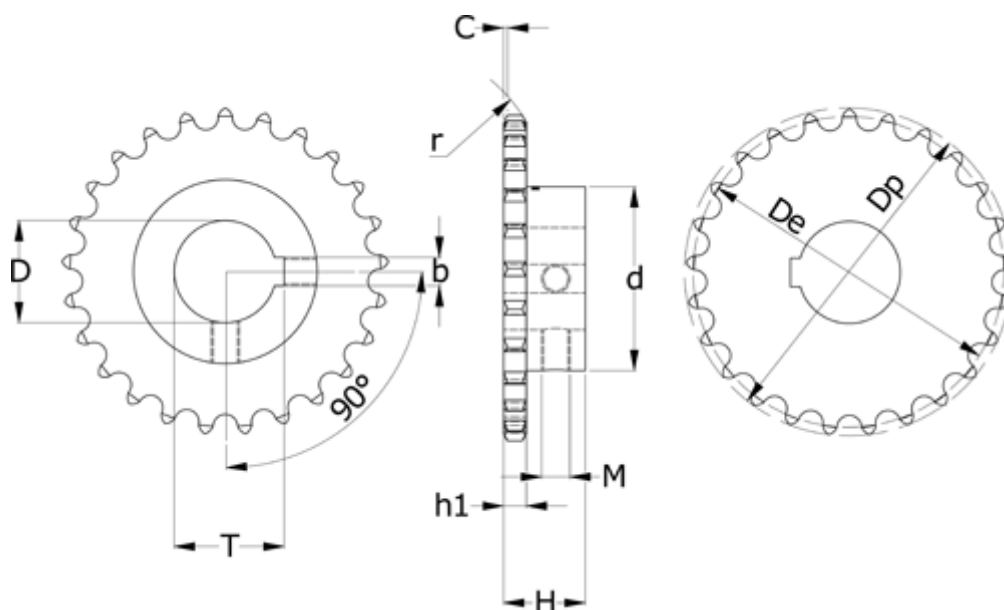

Article number: 616011005012014

Description: Sprocket 08 B-1 Z=12 simplex
bore 14H7 with keyway

Measures

b = 5	M = M4
C = 1.3	Number of teeth = 12
d = 33	Pitch = 12.7
D = 14	r = 13
De = 49.07	t = 16.3
Dp = 53	
H = 28	
h1 = 7.2	